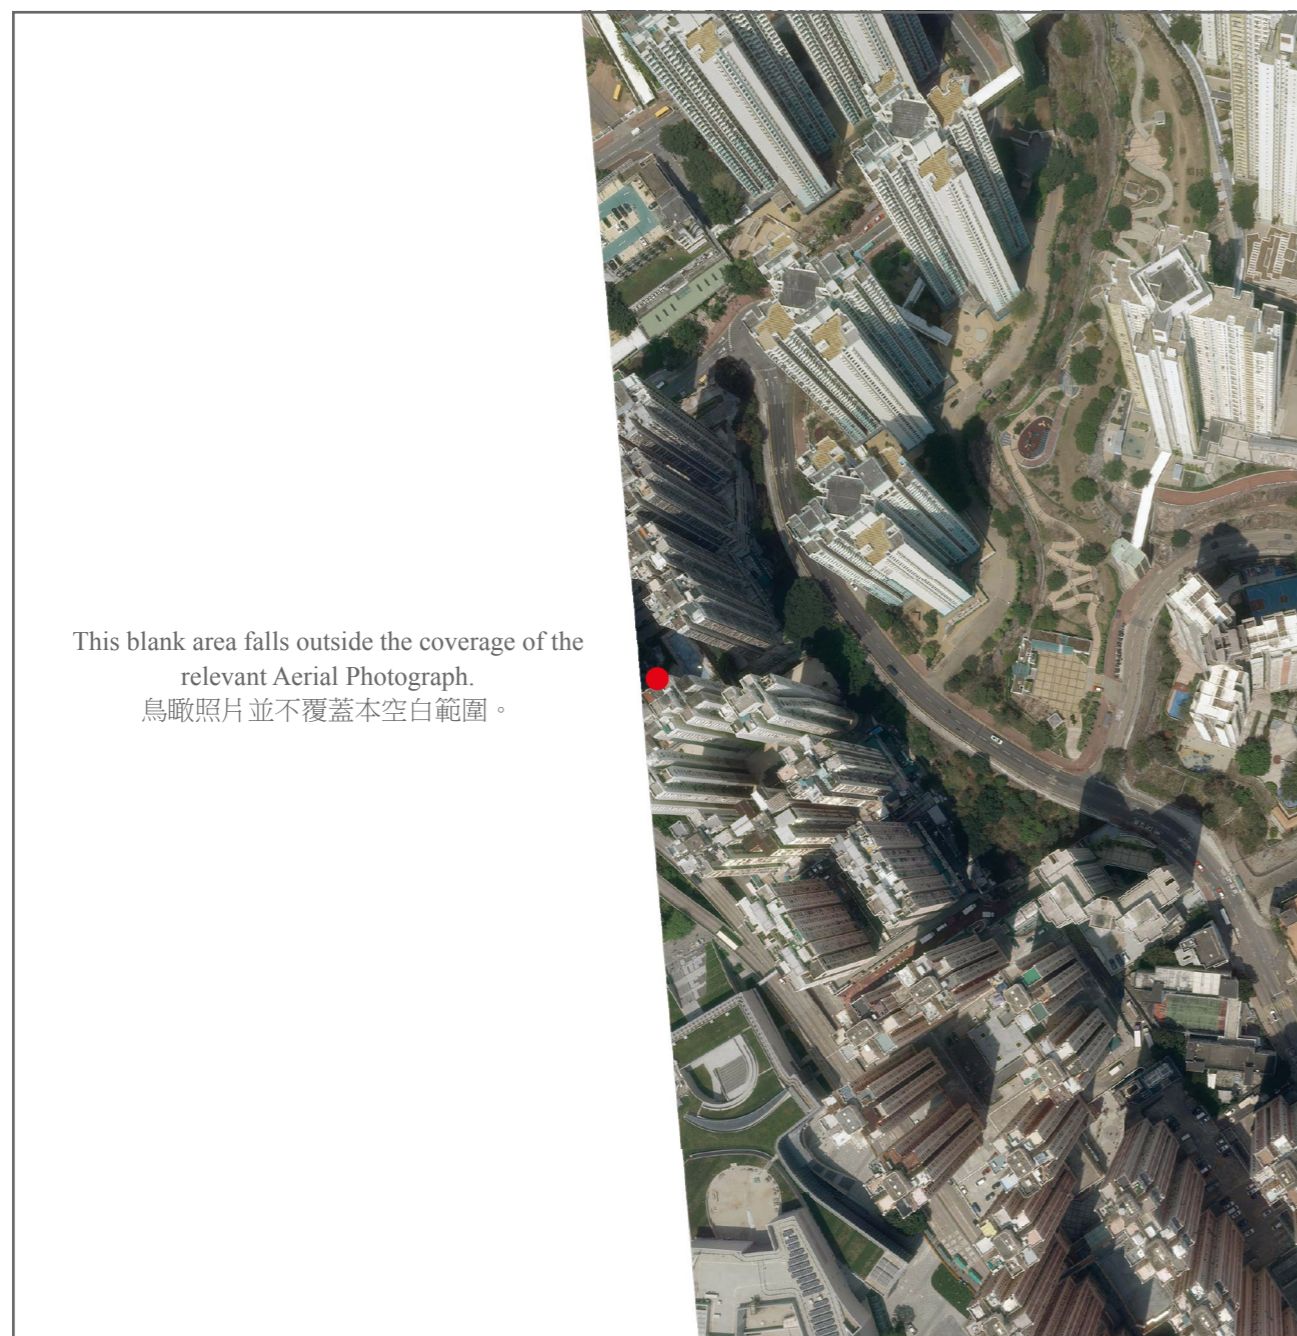

● Location of the Development  
發展項目的位置

Adopted from part of the aerial photograph taken by the Survey and Mapping Office of the Lands Department at a flying height of 2,000 feet. Photograph No. E220397C, Date of Flight: 20th March 2024.  
摘錄自地政總署測繪處在飛行高度2,000呎拍攝之鳥瞰照片，編號為E220397C，飛行日期：2024年3月20日。

Remark:

The aerial photograph may show more than the area required under the Residential Properties (First-hand Sales) Ordinance due to the technical reason that the boundary of the Development is irregular.

備註：

由於發展項目的邊界不規則的技術原因，此鳥瞰照片所顯示的範圍可能超過《一手住宅物業銷售條例》所規定的範圍。

# AERIAL PHOTOGRAPH OF THE DEVELOPMENT 發展項目的鳥瞰照片

Adopted from part of the aerial photograph taken by the Survey and Mapping Office of the Lands Department at a flying height of 2,000 feet. Photograph No. E220395C, Date of Flight: 20th March 2024.  
摘錄自地政總署測繪處在飛行高度2,000呎拍攝之鳥瞰照片，編號為E220395C，飛行日期：2024年3月20日。